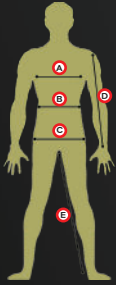

Men's Stout	72S	77S	82S	87S	92S	97S	102S	107S	112S
To Fit Chest (cm)	82	87	92	97	102	107	112	117	122
To Fit Waist (cm)	72	77	82	87	92	97	102	107	112
To Fit Inleg (cm)	66	66	68	70	72	74	76	78	79

### Coveralls - Tecsafe® plus, Walls® FR

Size	S	M	L	XL	2XL	3XL	4XL
To Fit Chest (cm)	92	97	102	107	112	117	122
To Fit Waist (cm)	82	87	92	97	102	107	112
To Fit Inleg (cm)	77	78	79	80	81	82	83

### Trousers - Tecasafe® Plus, Walls® FR

Men's Regular	72R	77R	82R	87R	92R	97R	102R	107R	112R
To Fit Waist (cm)	72	77	82	87	92	97	102	107	112
To Fit Inleg (cm)	75	76	77	78	79	80	85	88	89

Men's Stout	72S	77R	82R	87R	92R	97R	102R	107R	112R
To Fit Waist (cm)	72	77	82	87	92	97	102	107	112
To Fit Inleg (cm)	66	66	68	70	72	74	76	78	79

Women's Size	6	8	10	12	14	16	18	20	22
To Fit Waist (cm)	70	75	80	85	90	95	100	105	110
To Fit Hip (cm)	92	97	102	107	112	117	122	127	132
To Fit Inleg (cm)	74.5	76.5	78	79.5	81	83	83	83	83

- A - Chest Bust Measure**  
Measure around the fullest part of the chest/bust and over the shoulder blades.
- B - Waist Measure**  
Measure around the waist with a comfortable fit.
- C - Hip Measure**  
Measure around the hip with a comfortable fit.
- D - Sleeve Measure**  
Measure from the point of the shoulder to wrist.
- E - Inside Leg Measure**  
Measure from the crutch to the top of the heel.